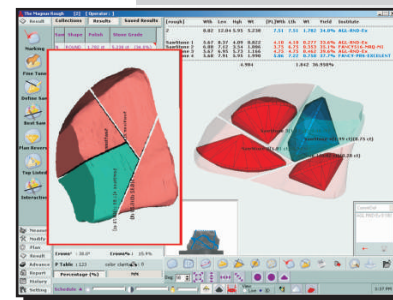

Multi Sawing with Multi Planning