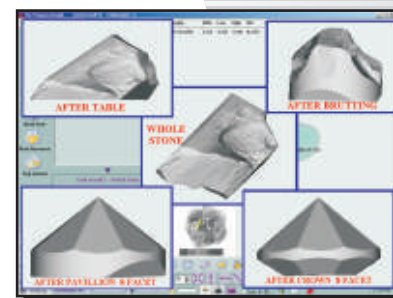

After Brutting Views