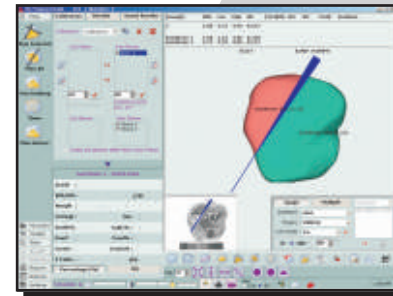

'Magnus' is a world class planner, entirely Made In India

Magnus is a system that works as an all-in one. It not only offers optimized diamond planning, but also offers Laser mapping, Laser Marking, Ray Tracing within a single system. Now the customers will not need to make hefty investment in different systems for availing different functionalities. Magnus, a single system performs all the functions necessary for diamond processing, at planning stage.

Magnus is an answer to the void in the diamond industry for an affordable and at the same time accurate planner, that also gives speedy result, with all the functionality in-built in the system, without the additional costs. Thus providing more value for less money.

Magnus has been designed keeping in mind the requirements of world Diamanteers.

GENERAL SPECIFICATIONS

- **DIMENSIONS**
  - Length x Width x Height : 54.0 x 36.0 x 26.2 cm
- **WEIGHT**
  - 21.5 Kgs. (With all components). Without computer.
- **POWER REQUIREMENT**
  - 110 V / 220 V AC
- **COMPUTER REQUIREMENT (Minimum)**
  - Pentium 4 (or better)
  - 512 MB RAM, 40 GB HDD,
  - CD-ROM, Window XP,
  - LCD Monitor

Dynamic Sawing